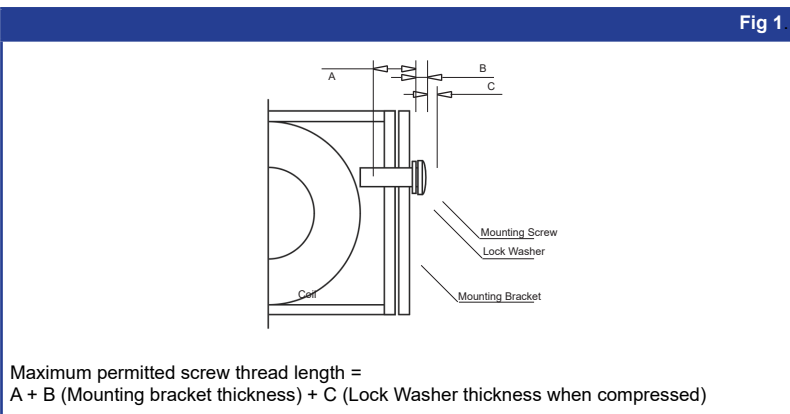

Durakool Series	Contact Configuration	Bracket Style			Maximum Screw Thread Length (A) (mm) See Fig.1
		W	1L or 2L	2P	
DSC08	SPST-NO	☑	☑		5.5
DSC10	SPST-NO	☑	☑		5.5
DSC12	SPDT	☑		☑	5.5
DSC12	SPST-NO	☑	☑	☑	5.5
DSC12	DPDT	☑			5.5
DSC12	DPST-NO	☑	☑	☑	5.5
DSC15	SPST-NO	☑	☑	☑	5.5
DSC15	DPDT	☑			5.5
DSC20	SPDT	☑	☑	☑	7.0
DSC20	DPDT	☑	☑		7.0
DSC20	SPST-NO	☑	☑	☑	7.0
DSC20	DPST-NO	☑	☑	☑	7.0
DSC25	SPST-NO		☑	☑	5.5
DSC30	SPST-NO		☑	☑	7.0
DSC30M	SPST-NO	☑	☑	☑	7.0
DSC40	SPDT	☑	☑		5.5
DSC40	DPDT	☑	☑		5.5
DSC40	SPST-NO	☑	☑		5.5
DSC50	SPST-NO		☑	☑	7.0
DSC60	SPST-NO		☑	☑	7.0
DSC80	SPST-NO		☑	☑	7.0
DSC100	SPST-NO				7.0
DSC120	SPST-NO				7.0
DSC150	SPST-NO	Busbar mounted (no mounting holes in frame)			
DSC180	SPST-NO				
DSC200	SPST-NO				

All dimensions in mm