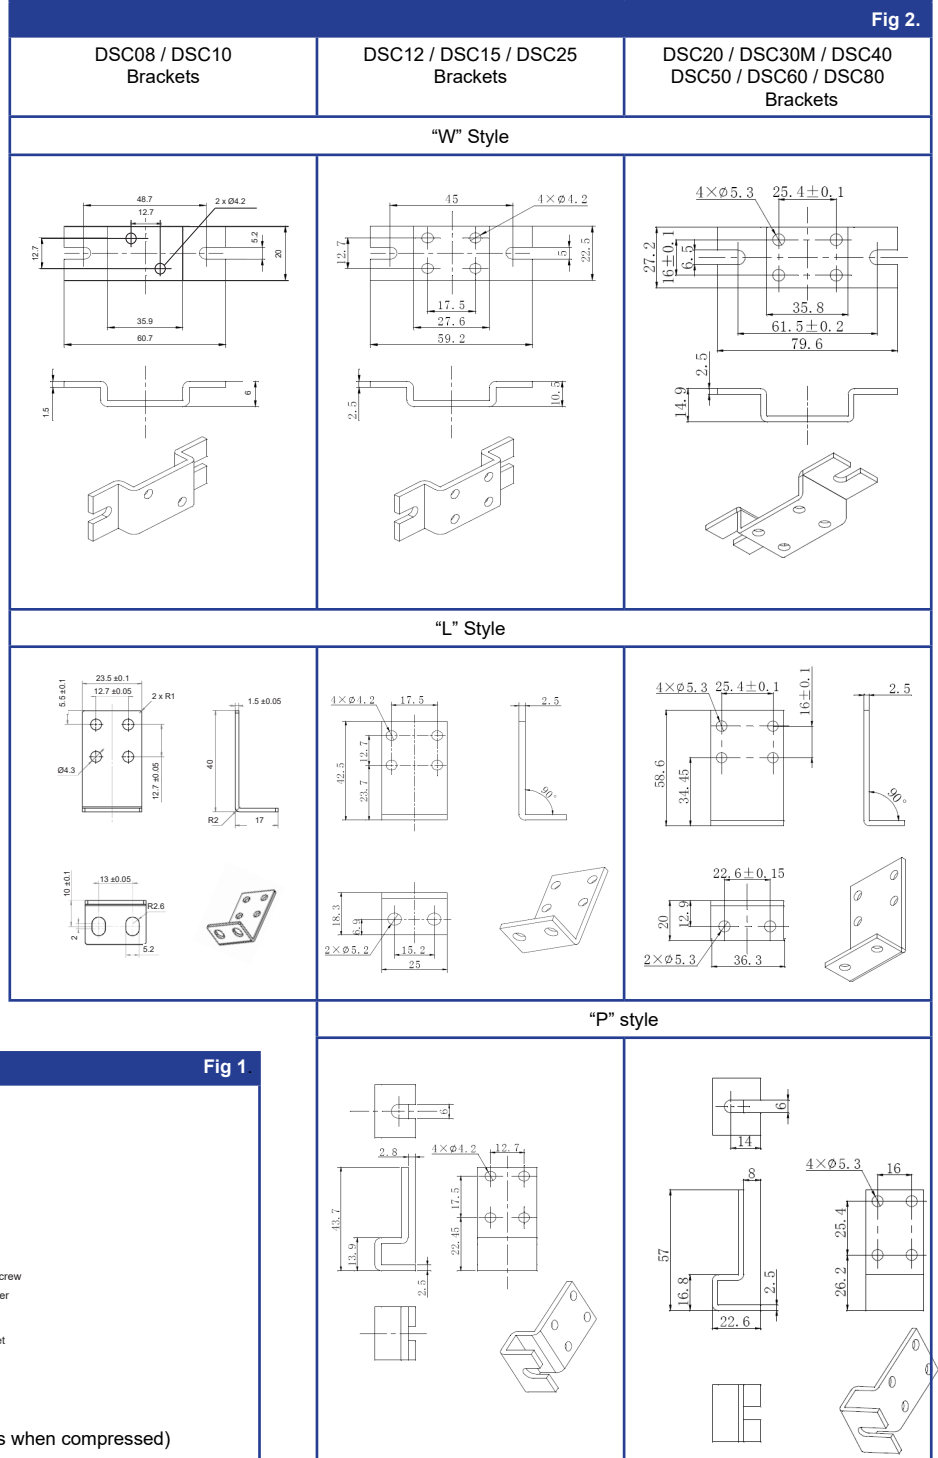

Durakool Series	Contact Configuration	Bracket Style			Maximum Screw Thread Length (A) (mm) See Fig.1
		W	1L or 2L	2P	
DSC08	SPST-NO	☑	☑		5.5
DSC10	SPST-NO	☑	☑		5.5
DSC12	SPDT	☑		☑	5.5
DSC12	SPST-NO	☑	☑	☑	5.5
DSC12	DPDT	☑			5.5
DSC12	DPST-NO	☑	☑	☑	5.5
DSC15	SPST-NO	☑	☑	☑	5.5
DSC15	DPDT	☑			5.5
DSC20	SPDT	☑	☑	☑	7.0
DSC20	DPDT	☑	☑		7.0
DSC20	SPST-NO	☑	☑	☑	7.0
DSC20	DPST-NO	☑	☑	☑	7.0
DSC25	SPST-NO		☑	☑	5.5
DSC30	SPST-NO		☑	☑	7.0
DSC30M	SPST-NO	☑	☑	☑	7.0
DSC40	SPDT	☑	☑		5.5
DSC40	DPDT	☑	☑		5.5
DSC40	SPST-NO	☑	☑		5.5
DSC50	SPST-NO		☑	☑	7.0
DSC60	SPST-NO		☑	☑	7.0
DSC80	SPST-NO		☑	☑	7.0
DSC100	SPST-NO				7.0
DSC120	SPST-NO				7.0
DSC150	SPST-NO	Busbar mounted (no mounting holes in frame)			
DSC180	SPST-NO				
DSC200	SPST-NO				

All dimensions in mm